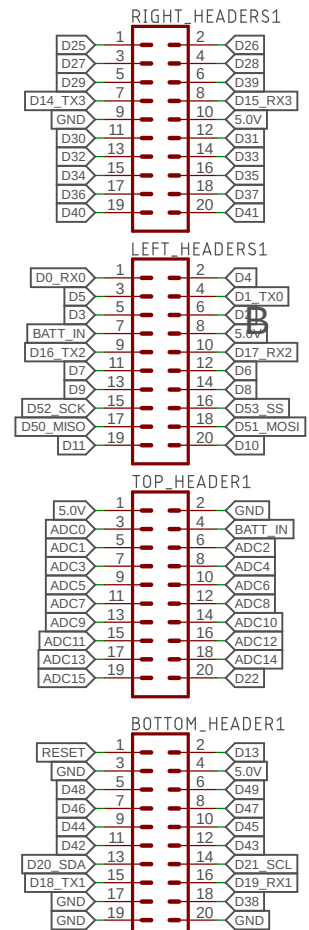

Teensy 3.6

Barometric Pressure Sensor

Accelerometer

Intraconnectors

Inertial Measuring Unit

Motor Driver

Stratologgers

ISSUE	Professional Audio	ALPHARETTA, GA U.S.A	THIS DRAWING CONTAINS PROPRIETARY INFORMATION AND SHOULD NOT BE USED WITHOUT WRITTEN PERMISSION.	© 2005
DRAWN	TITLE			REV
CHECKED	Flight Computer Deployment Board			B
DATE	1/16/2019 6:26 AM		DRG N°	
FILE:	FlightComputer_DeploymentBoard_Rev_B			PAGE: 1/1