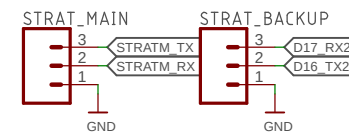

Teensy 3.6

Barometric Pressure Sensor

Accelerometer

Intraconnectors

Inertial Measuring Unit

Motor Driver

Stratologgers

ISSUE	Professional Audio	ALPHARETTA, GA U.S.A	THIS DRAWING CONTAINS PROPRIETARY INFORMATION AND SHOULD NOT BE USED WITHOUT WRITTEN PERMISSION.	© 2005
DRAWN	TITLE			REV
CHECKED	Flight Computer Deployment Board			B
DATE	1/16/2019 6:26 AM		DRG N°	
FILE:	FlightComputer_DeploymentBoard_Rev_B			PAGE: 1/1