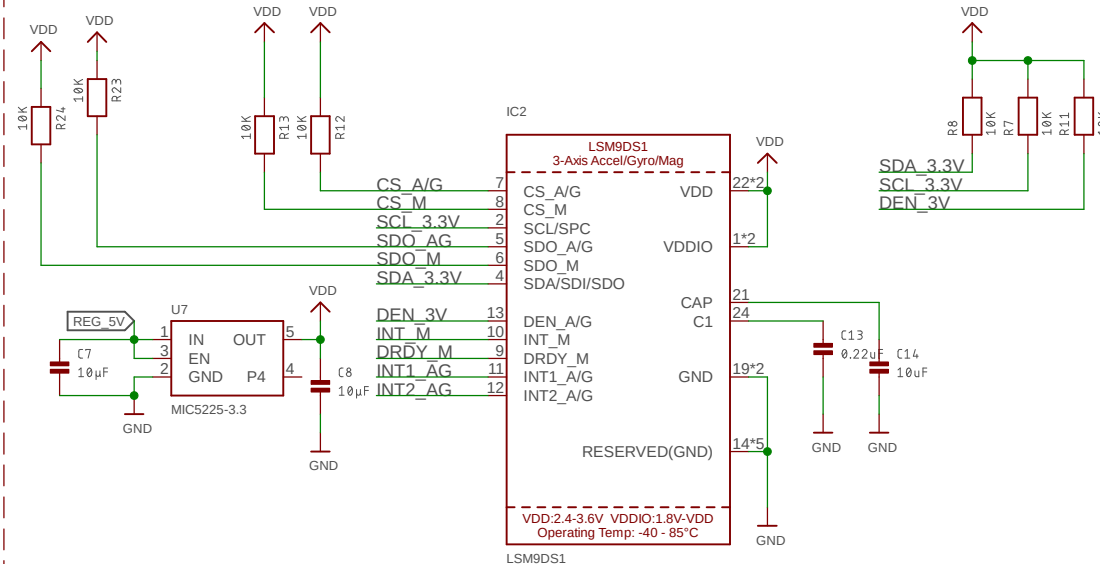

Teensy 3.6

Barometric Pressure Sensor

Accelerometer

Intraconnectors

Inertial Measuring Unit

Motor Driver

Stratologgers

ISSUE	Professional Audio	ALPHARETTA, GA U.S.A	THIS DRAWING CONTAINS PROPRIETARY INFORMATION AND SHOULD NOT BE USED WITHOUT WRITTEN PERMISSION.	© 2005
DRAWN	TITLE			REV
CHECKED	Flight Computer Deployment Board			B
DATE	1/16/2019 6:26 AM		DRG N°	
FILE:	FlightComputer_DeploymentBoard_Rev_B			PAGE: 1/1