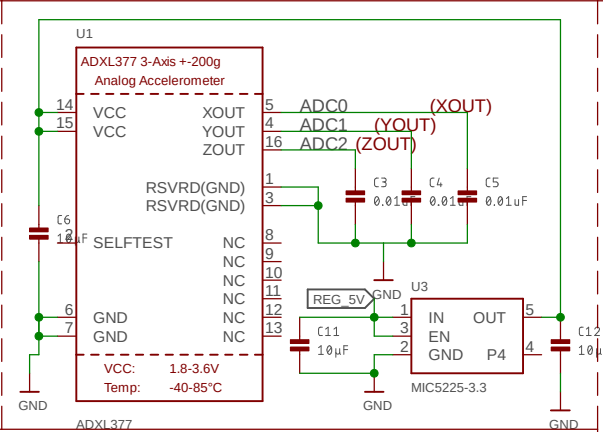

Teensy 3.6

Barometric Pressure Sensor

Accelerometer

Intraconnectors

Inertial Measuring Unit

Motor Driver

Stratologgers

ISSUE	Professional Audio	ALPHARETTA, GA U.S.A	THIS DRAWING CONTAINS PROPRIETARY INFORMATION AND SHOULD NOT BE USED WITHOUT WRITTEN PERMISSION.	© 2005
DRAWN	TITLE			REV
CHECKED	Flight Computer Deployment Board			B
DATE	1/16/2019 6:26 AM		DRG N°	
FILE:	FlightComputer_DeploymentBoard_Rev_B			PAGE: 1/1