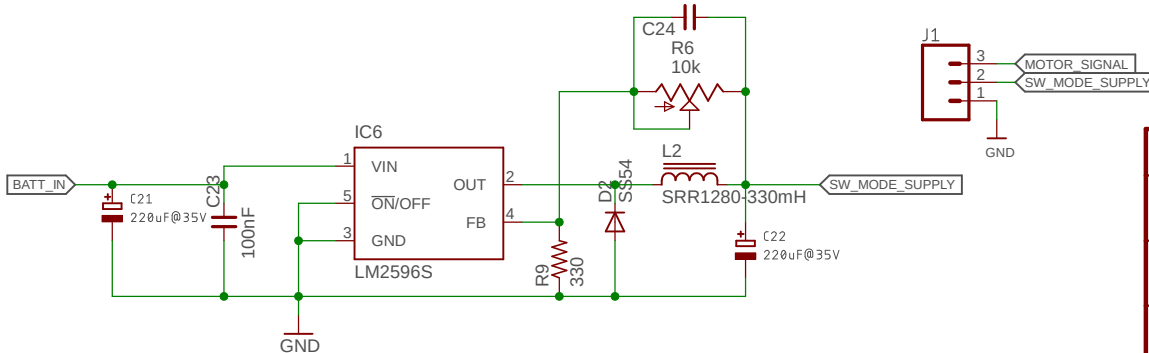

Teensy 3.6

Barometric Pressure Sensor

Accelerometer

Intraconnectors

Inertial Measuring Unit

Motor Driver

Stratologgers

ISSUE	Professional Audio	ALPHARETTA, GA U.S.A	THIS DRAWING CONTAINS PROPRIETARY INFORMATION AND SHOULD NOT BE USED WITHOUT WRITTEN PERMISSION.	© 2005
DRAWN	TITLE			REV
CHECKED	Flight Computer Deployment Board			B
DATE	1/16/2019 6:26 AM		DRG N°	
FILE:	FlightComputer_DeploymentBoard_Rev_B			PAGE: 1/1