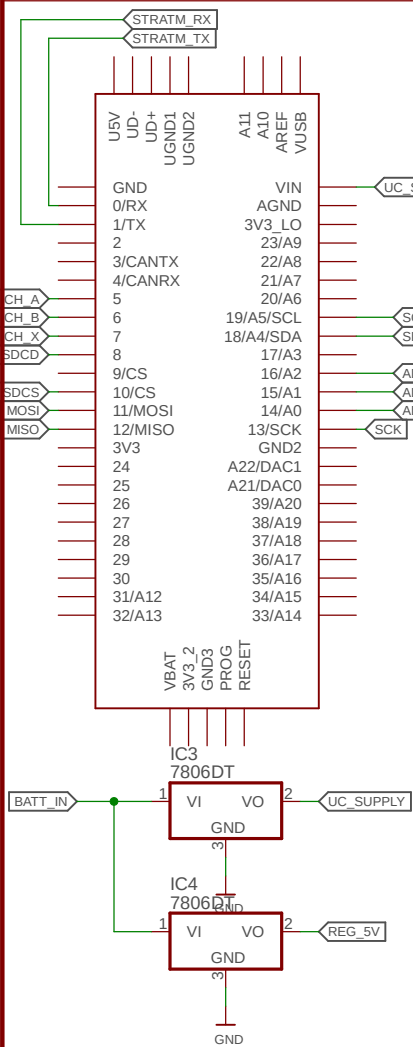

Teensy 3.6

Barometric Pressure Sensor

Accelerometer

Intraconnectors

Inertial Measuring Unit

Motor Driver

Stratologgers

ISSUE	Professional Audio	ALPHARETTA, GA U.S.A	THIS DRAWING CONTAINS PROPRIETARY INFORMATION AND SHOULD NOT BE USED WITHOUT WRITTEN PERMISSION.	© 2005
DRAWN	TITLE			REV
CHECKED	Flight Computer Deployment Board			B
DATE	1/16/2019 6:26 AM		DRG N°	
FILE:	FlightComputer_DeploymentBoard_Rev_B			PAGE: 1/1