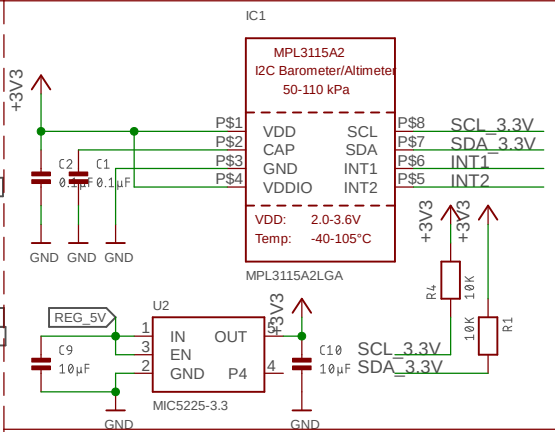

Teensy 3.6

Barometric Pressure Sensor

Accelerometer

Intraconnectors

Inertial Measuring Unit

Motor Driver

Stratologgers

ISSUE	Professional Audio	ALPHARETTA, GA U.S.A	THIS DRAWING CONTAINS PROPRIETARY INFORMATION AND SHOULD NOT BE USED WITHOUT WRITTEN PERMISSION.	© 2005
DRAWN	TITLE			REV
CHECKED	Flight Computer Deployment Board			B
DATE	1/16/2019 6:26 AM		DRG N°	
FILE:	FlightComputer_DeploymentBoard_Rev_B			PAGE: 1/1